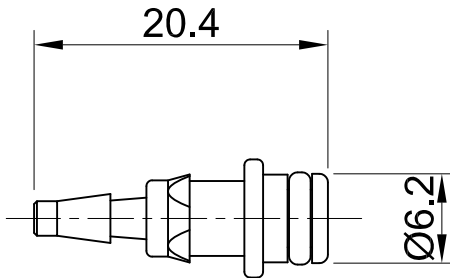

B

B

C

C

D

D

Tube fitting insert for tubing size ID 3 mm

 InKonn® InKonn (Suzhou) Electric Technology Co.,Ltd.	 All Dimensions in mm Original Size DIN A4	Date 2022-5-5	Drawing No. TC4300002	Rev. A00	Scale 2:1
	Part No. 10 38 000 7111	Created by Shuxu Huang	Checked by Yiyi Luo	Page 1/1	
Type Name CP-3-M/P					